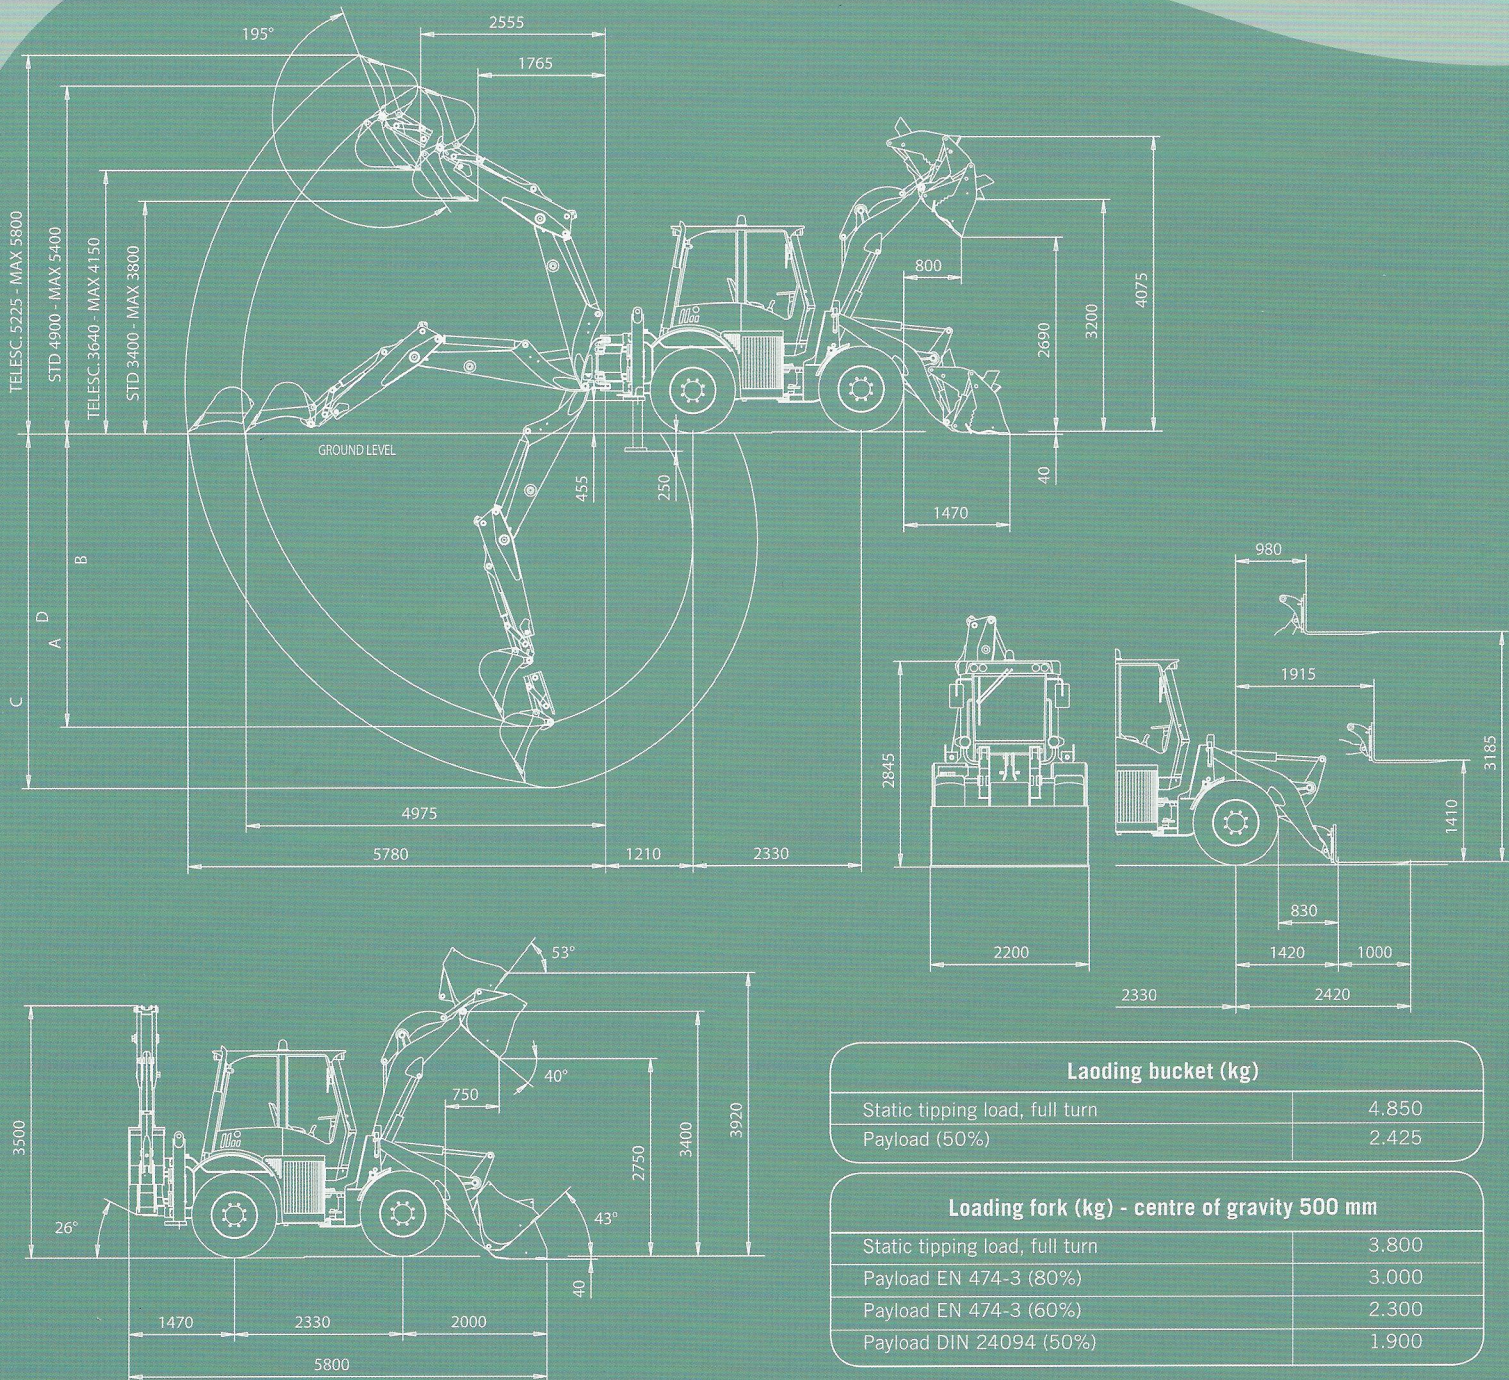

BRZ31

- Max power 105 CV
- Bucket capacity 1.1 - 1.4 m³
- Max digging depth 4.60 m (5.40 m)
- Max operative weight 7600 kg
- Hydrostatic transmission
- 4 wheel drive

Venieri
articulated
backhoe loader

Loading bucket (kg)

Static tipping load, full turn	4.850
Payload (50%)	2.425

Loading fork (kg) - centre of gravity 500 mm

Static tipping load, full turn	3.800
Payload EN 474-3 (80%)	3.000
Payload EN 474-3 (60%)	2.300
Payload DIN 24094 (50%)	1.900